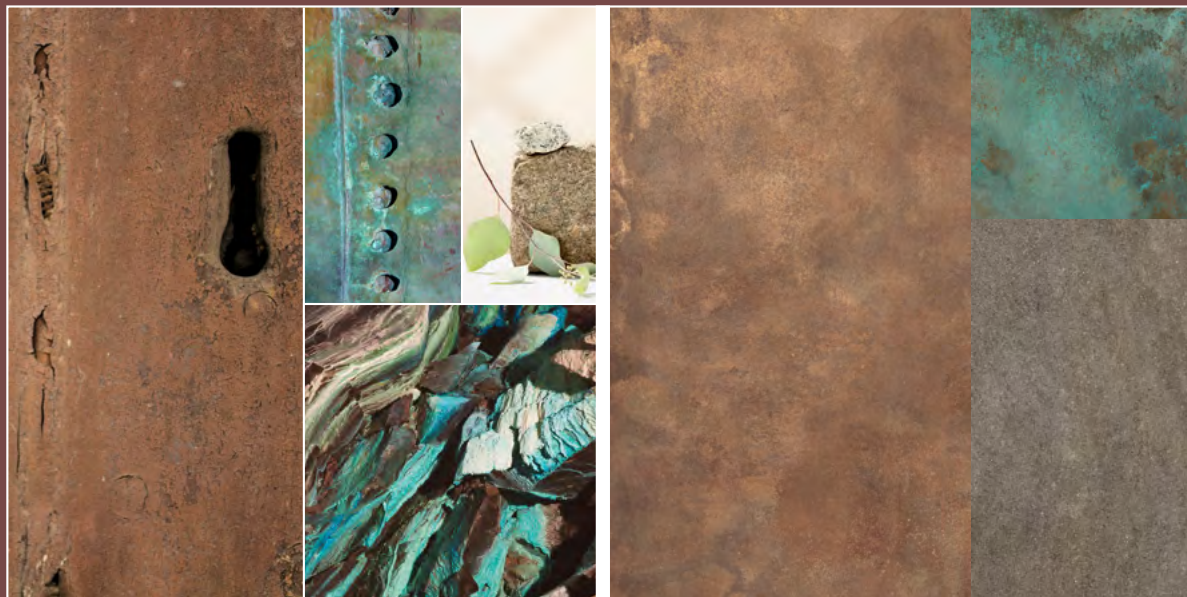

A bathroom in which the metal effect is expressed with **extraordinary visual power**. The **industrial appeal** is offset by the intense naturalness of the mineral texture of the floor, with its earthy tones.

Alchemy
Tc. Mint

RAL 8028

IN PALETTE
WITH THE
COMBO

RAL 1019

RAL 6033

Alchemy
Copper

Shapes of Italy
Lavis

Interactive PDF:
click the
products to see
the full range

Interactive PDF:
go to overview

Interactive PDF:
back to index