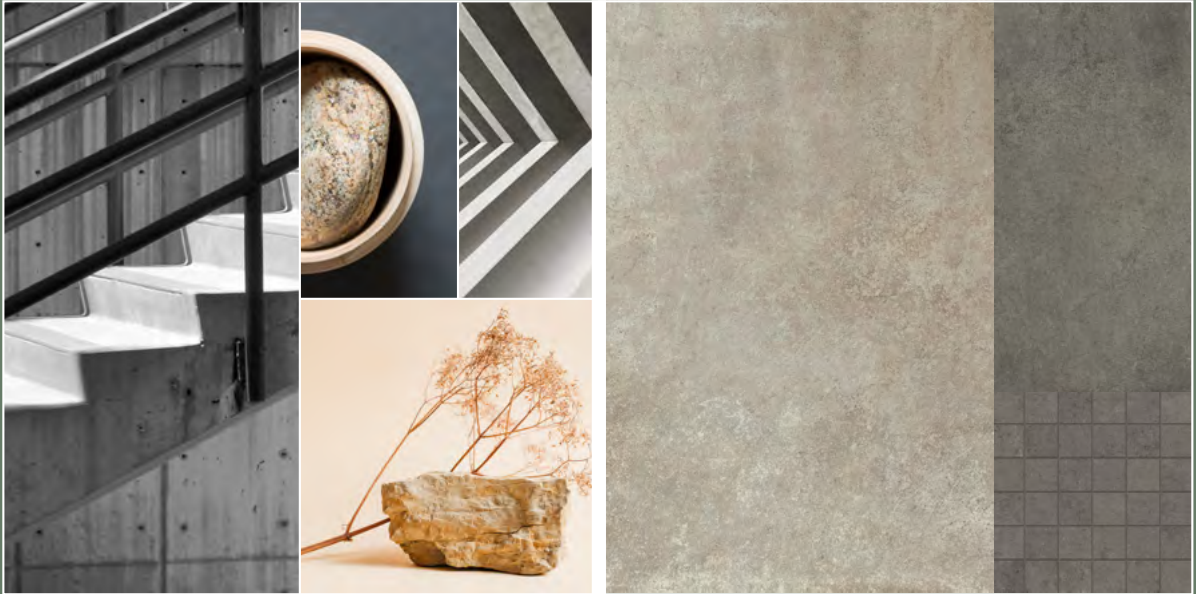

Stone effect and cement effect hybridise to create **full-bodied surfaces** rich in nuances. A young, informal living area with **measured elegance** and contrasting tones.

Step In
Dark

Step in
Taupe

Step in
Dark
Composizione M

- RAL 5018 IN PALETTE WITH THE COMBO
- RAL 3012
- RAL 7005