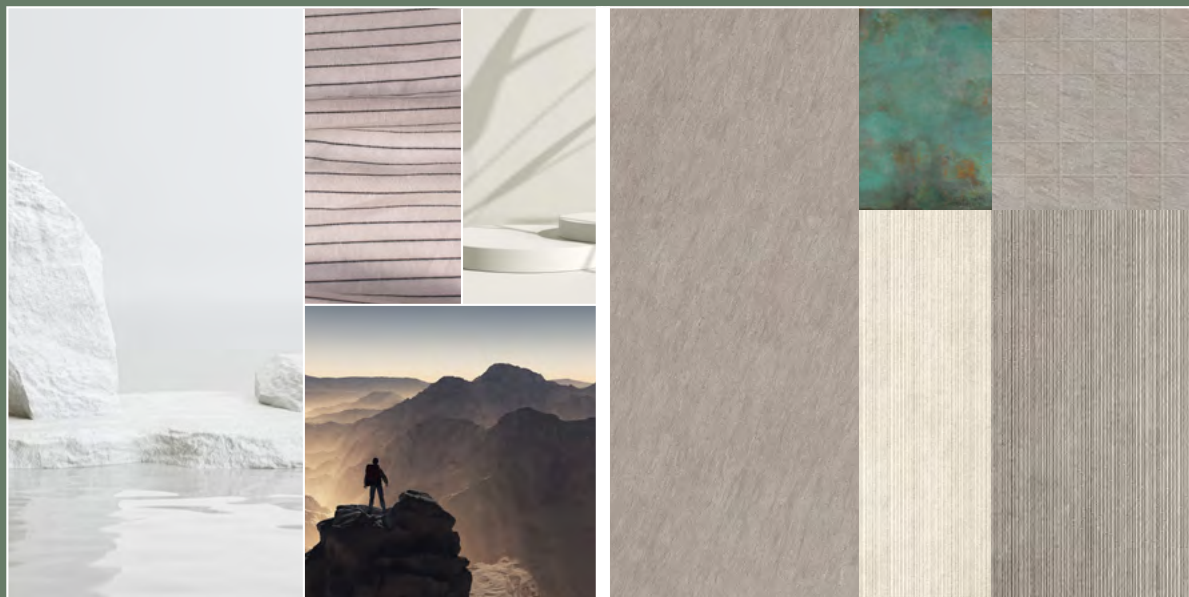

A minimalist space, with **rigorous geometry** and neutral shades, to which the stone effect infuses naturalness. On colours, textures and surface finishes **the light becomes soft**, almost intimate.

Alchemy
TC. Mint

Key_Mood
Smoke
Composizione M

RAL 7032

IN PALETTE
WITH THE
COMBO

RAL 7038

RAL 9001

Key_Mood
Smoke

Key_Mood
Cotton Stripes

Key_Mood
Smoke Stripes

Interactive PDF:
go to overview

Interactive PDF:
back to index