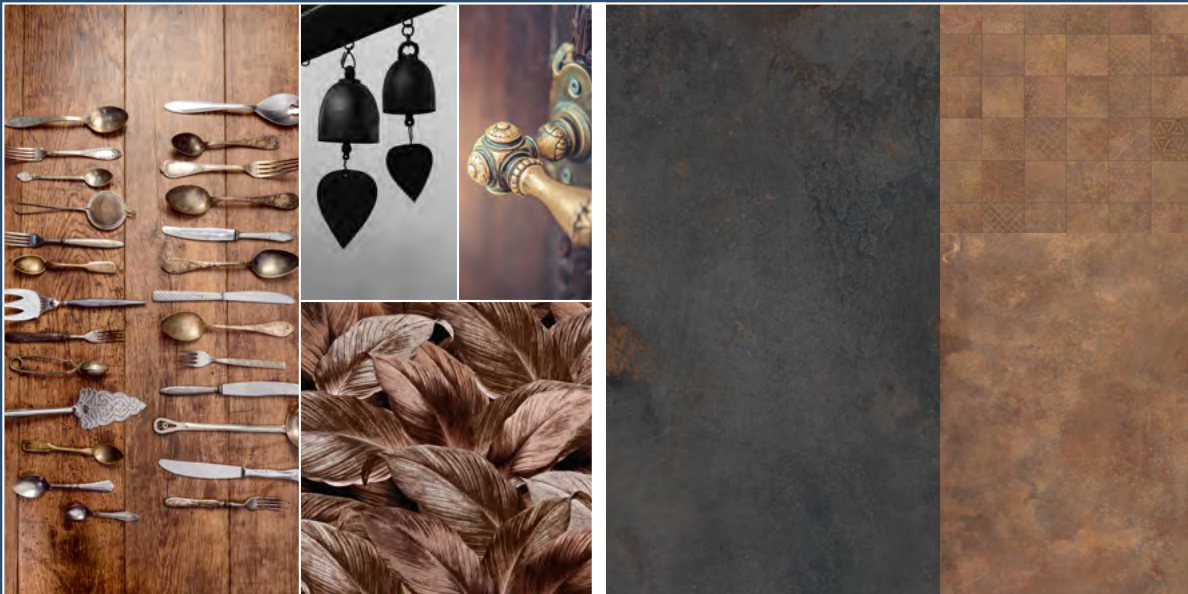

The metal effect evokes the **urban-industrial aesthetic**, expressed here in its typical dark, rusty tones. The severe beauty of **oxidised metal** creates a space of undoubted visual strength.

Alchemy
Copper Deco

IN PALETTE WITH THE COMBO

- RAL 9011
- RAL 8025
- RAL 8002

Alchemy
Magnet

Alchemy
Copper

Interactive PDF:
click the products to see the full range

Interactive PDF:
go to overview

Interactive PDF:
back to index