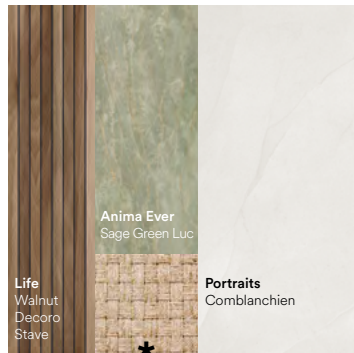

COMBO // 08

P. 34