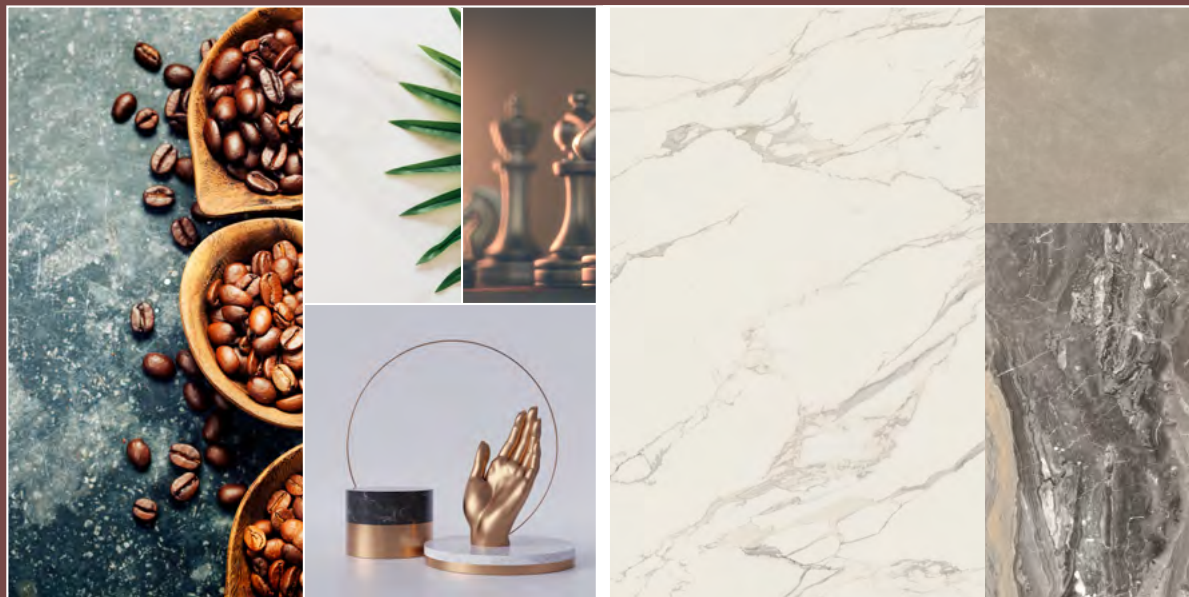

The marble effect dominates this luxurious kitchen, in two essences that can be combined by virtue of the chromatic references. The gold effect and the rust tone of the furnishings embellishes and warms the environment.

Join
Wing

RAL 7010

IN PALETTE
WITH THE
COMBO

RAL 9001

RAL 7032

Anima
Calacatta Oro Luc

Anima Futura
Keen Grey

Interactive PDF:
go to overview

Interactive PDF:
back to index