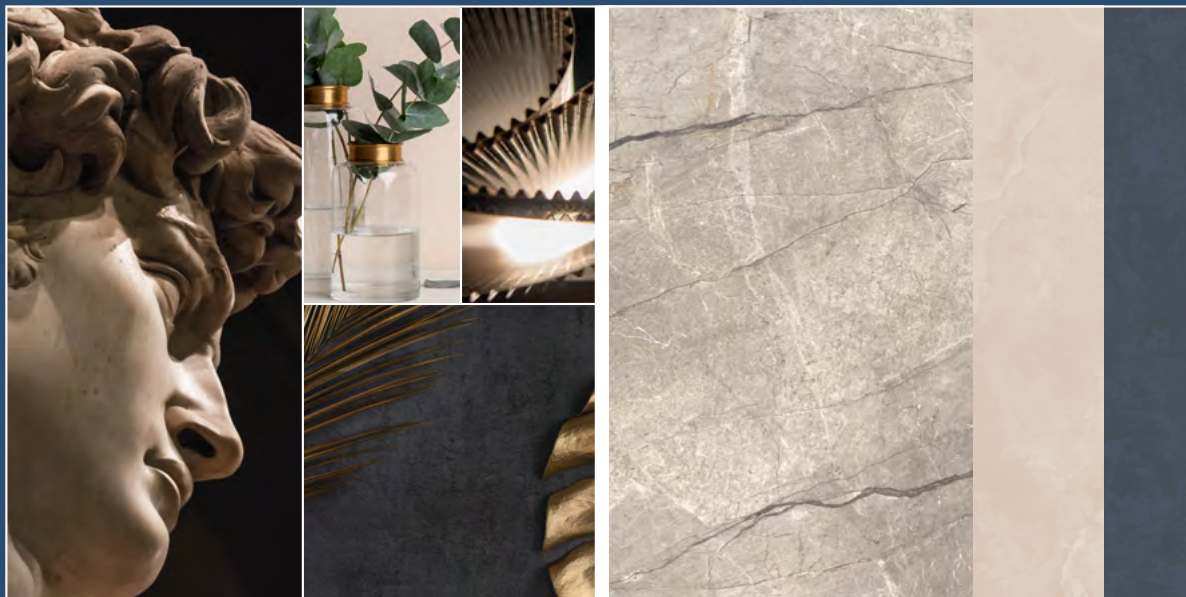

27

Interactive PDF:
see combo
alternatives

This boutique is **impressed in the memory** by the use of colour where dark blue and pale pink have an almost architectural function. **Soft and matt**, the resin-effect surface balances the brightness of the ceramic marble.