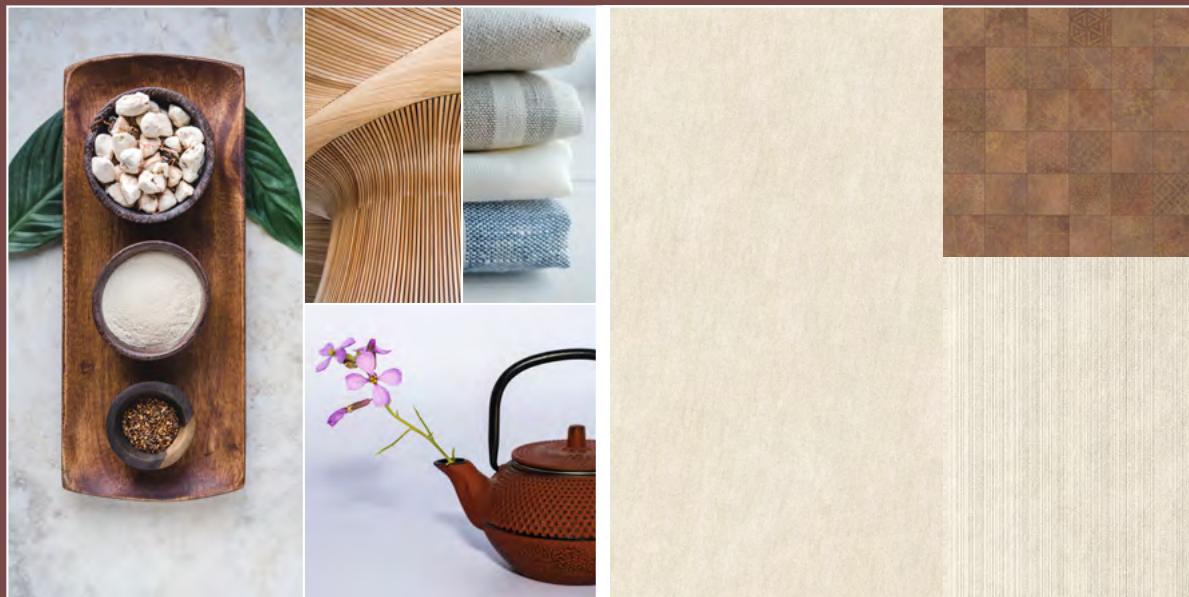

Between the delicate tones of the ceramics and the white of the architecture, the copper-brown **colour scheme** of the backsplash stands out: the metal effect adds an industrial vibe to a space governed by the **minimalism of the stone effect.**

Alchemy
Copper Deco

RAL 9001

IN PALETTE
WITH THE
COMBO

RAL 8003

RAL 7005

Key_Mood
Cotton

Key_Mood
Cotton Stripes

Interactive PDF:
click the
products to see
the full range

Interactive PDF:
go to overview

Interactive PDF:
back to index